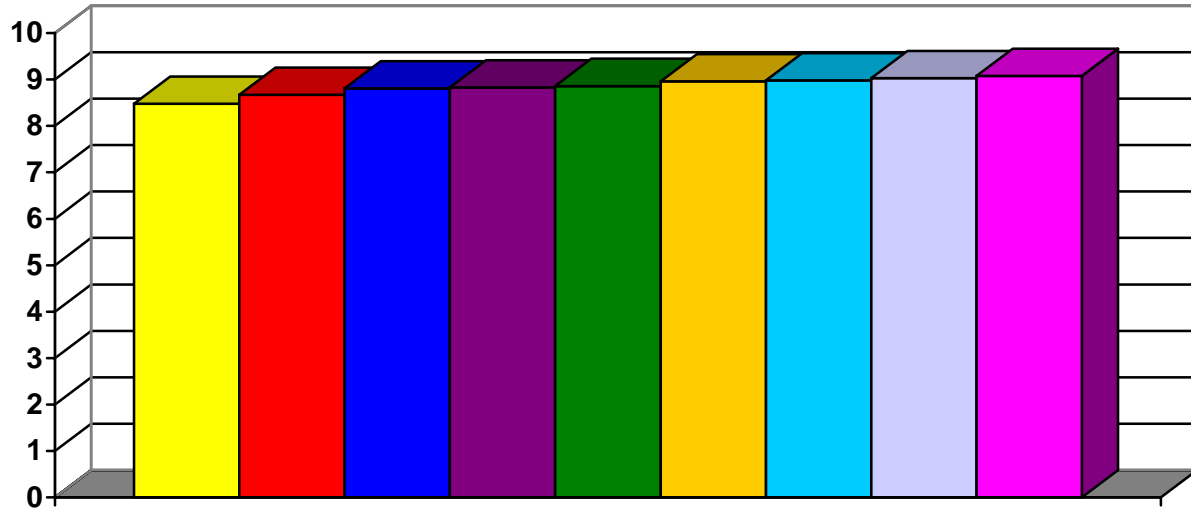

CORE VALUES SUMMARY REPORT

Doe, Jane

Core Value Averages

■ Coaching	■ Communications
■ Innovation-Continuous Improvement	■ Flexibility-Adaptability
■ Technical Skills	■ Commitment-Responsibility
■ Leadership	■ Teamwork
■ Quality	

CORE VALUE	AVERAGE	MEDIAN	MEDIAN OF AVERAGE
Coaching	8.48	9.00	83%
Communications	8.67	9.00	85%
Innovation-Continuous Improvement	8.81	9.00	89%
Flexibility-Adaptability	8.83	9.00	92%
Technical Skills	8.86	9.00	89%
Commitment-Responsibility	8.96	9.00	93%
Leadership	8.98	9.00	95%
Teamwork	9.03	9.00	95%
Quality	9.08	9.00	95%